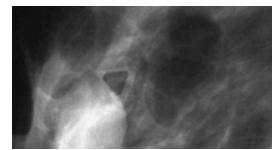

MARKERS

BEEKLEY R-SPOT® 113

"R" Spot
Metallic "R"
Orientation
marker
64 per box

CODE Beek113

**SPEE-D-MARK™
4MM CT SKIN
MARKER**

CT skin marker
Radiopaque
4mm pellet
50 per box

CODE SDM-CT2

**SPEE-D-
STRETCH 2.3MM
MAMMOGRAPHY
SKIN MARKER**

Nipple Marker
Super Stretchy
Radiopaque
2.3mm pellet

100 per box
CODE SDM-SS23

**SPEE-D-ANGLE™
ARROW
TOMOSYNTHESI
S
MAMMOGRAPHY
MARKER**

Palpable Mass
Marker
Radiopaque
Arrow Shape

100 per box
CODE SDM-TSD3